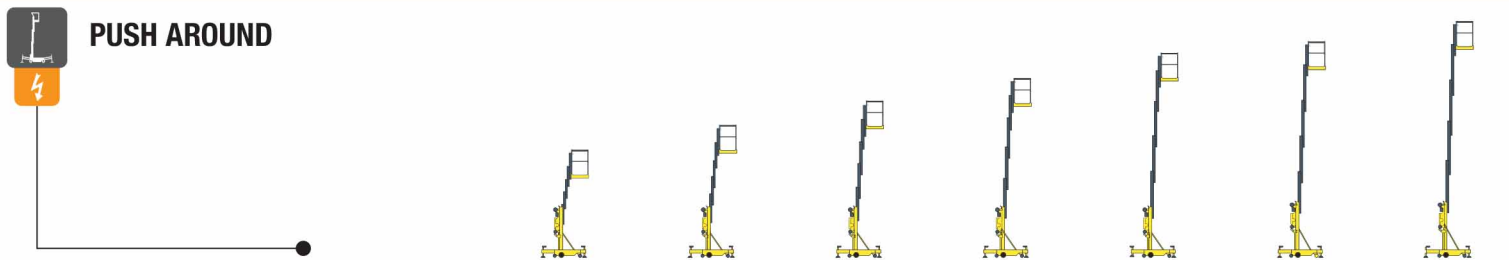

ELECTRIC VERTICAL MASTS

	Star 6	Star 6 P	Star 8	Star 10
Working height	5.8 m	6 m	8.7 m	10 m
Platform height	3.8 m	4 m	6.7 m	8 m
Horizontal outreach	N/A	N/A	3 m	3 m
Lift capacity	230 kg	180 kg	200 kg	200 kg
Lenght	1.4 m	1.5 m	2.7 m	2.7 m
Width	0.79 m	0.76 m	1 m	1 m
Height - stowed	1.75 m	1.65 m	1.99 m	1.99 m
Gradeability	25 %	20 %	25 %	25 %
Power source	12 V - 105 Ah (C5)	24 V - 185 Ah (C5)	24 V - 250 Ah	24 V - 250 Ah
Weight	835 kg	820 kg	2.585 kg	2.677 kg

ELECTRIC ARTICULATING BOOMS

	HA 12 CJ	HA 12 CJ+	HA 12 IP	HA 15 IP
Working height	11.68 m	11.68 m	12 m	14.87 m
Platform height	9.68 m	9.68 m	10 m	12.87 m
Horizontal outreach	6.94 m	7.22 m	6.5 m	8.65 m
Up and over clearance	4.74 m	4.74 m	5.3 m	6.25 m
Lift capacity	250 kg	230 kg	230 kg	230 kg
Width	1.2 m	1.2 m	1.35 m	1.52 m
Height - stowed	1.99 m	1.99 m	2.06 m	2.1 m
Gradeability	25 %	25 %	25 %	25 %
Energy	48 V - 320 Ah (C5)	48 V - 320 Ah (C5)	48 V - 345 Ah	48 V - 345 Ah
Weight	7.065 kg	7.110 kg	5.945 kg	7.230 kg

PUSH AROUND

	QUICK-UP 7	QUICK-UP 8	QUICK-UP 9	QUICK-UP 11	QUICK-UP 12	QUICK-UP 13	QUICK-UP 14
Working height	6.7 m	8.1 m	9.5 m	10.8 m	12.3 m	13.7 m	14.3 m
Platform height	4.7 m	6.1 m	7.5 m	8.8 m	10.3 m	11.7 m	12.3 m
Lift capacity	200 kg	159 kg	159 kg	159 kg	136 kg	136 kg	136 kg
Platform size	0.68 x 0.66 m	0.68 x 0.66 m	0.68 x 0.66 m	0.68 x 0.66 m	0.68 x 0.66 m	0.68 x 0.66 m	0.68 x 0.66 m
Height - stowed	1.78 m	1.98 m	1.98 m	1.98 m	1.98 m	1.98 m	2.8 m
width	0.8 m	0.8 m	0.8 m	0.8 m	0.8 m	0.8 m	0.8 m
Lenght	1.22 m	1.28 m	1.28 m	1.34 m	1.4 m	1.47 m	1.42 m
Energy (AC)	110 or 230 V	110 or 230 V	110 or 230 V	110 or 230 V	110 or 230 V	110 or 230 V	110 or 230 V
Weight (AC)	315 kg	340 kg	360 kg	380 kg	415 kg	455 kg	515 kg
Weight (DC)	357 kg	382 kg	402 kg	422 kg	457 kg	497 kg	557 kg